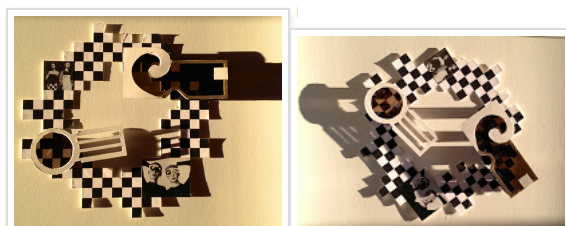

Design by 2, 2°: Ghirlanda "Diabolik's tube"

Ghirlanda "Modular tube"

DEEPS Design by Cecilia POLIDORI - Design and Evolution of Experimental Prototypes Suggested - 2, 2°: * Roberta Ricci

*Foto_ghirlanda_Valentina_Startari