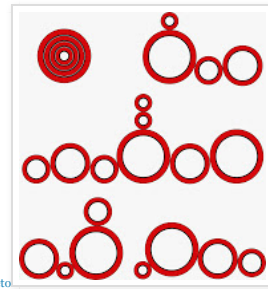

DEEPS Design 2, 2°: Red-Eclipse ^^

DEEPS Design 2, 2°: Ghirlanda Eclisse di Angela Santoro

wreath "joe-tube"

DEEPS Design 2, 2°: Christmas

DEEPS Design 2, 2°: Ghirlanda Felt Tube

DEEPS Design - 2, 2°: OP DOT wreath