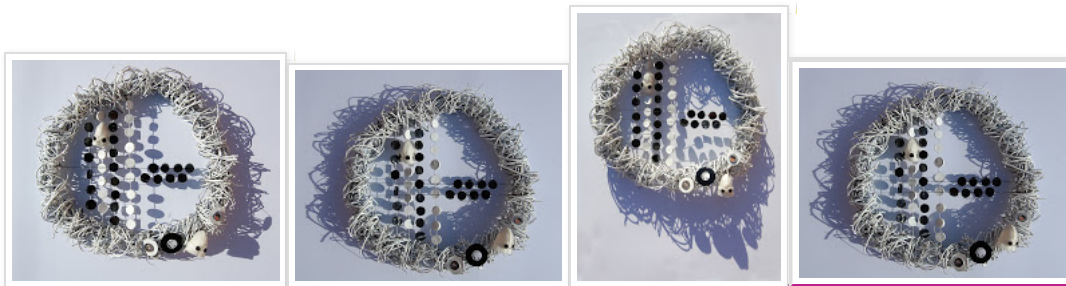

DEEPS Design 2, 2°: Red-Eclipse ^^

DEEPS Design 2, 2°: Ghirlanda Eclisse di Angela Santoro

wreath "joe-tube"

DEEPS Design 2, 2°: Christmas

DEEPS Design 2, 2°: Ghirlanda Felt Tube

DEEPS Design - 2, 2°: OP DOT wreath