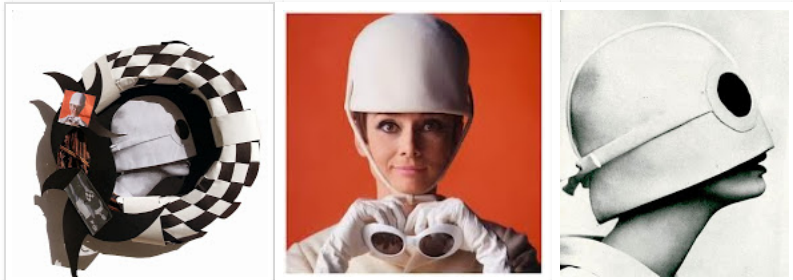

DEEPS Design by Cecilia POLIDORI - Design and Evolution of Experimental Prototypes Suggested - 2, 2°: * Roberta Ricci