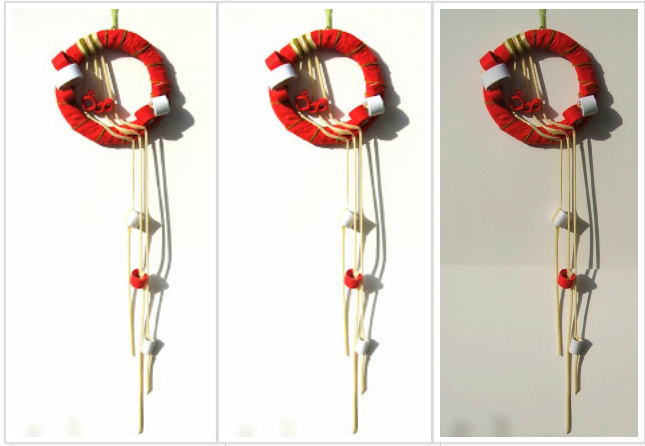

DEEPS Design 2, 2°: Red-Eclipse ^^

DEEPS Design 2, 2°: Ghirlanda Eclisse di Angela Santoro

wreath "joe-tube"

DEEPS Design 2, 2°: Christmas

DEEPS Design 2, 2°: Ghirlanda Felt Tube

DEEPS Design - 2, 2°: OP DOT wreath