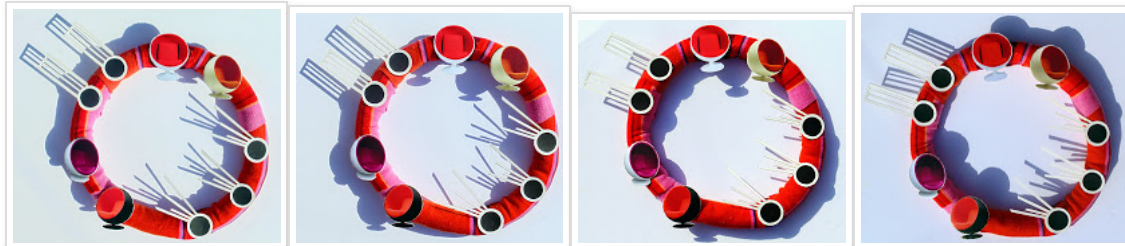

http://www.google.it/search?q=ghirlanda+design&source=images&imgres=01180+q&imgtrans=on&imgw=601&imgq=700&imgsize=1101&img=000

Pagina

DEEPS Design by Cecilia POLIDORI - Design and Evolution of Experimental Prototypes Suggested - 2, 2°: * Ghirlanda "Cardin-ball"