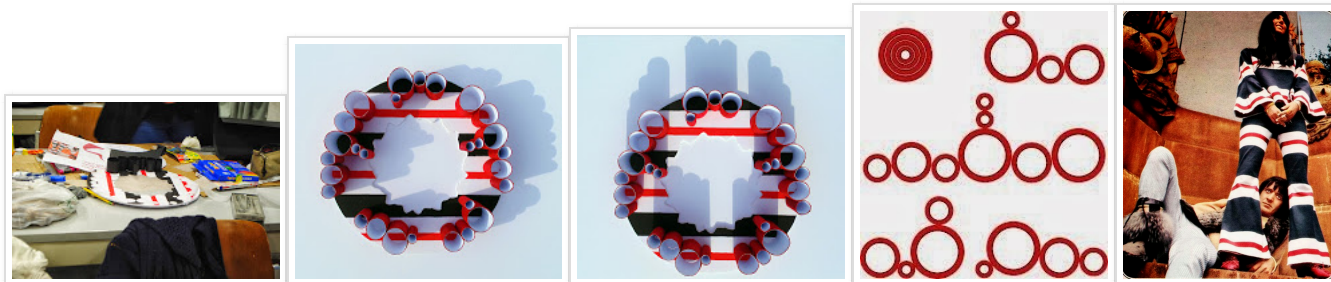

DEEPS Design 2, 2°: la ghirlanda "Red & Black"